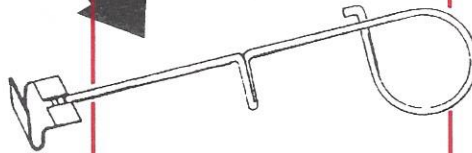

**"P" CLIP UPDATE: USED WITH MODELS
3401 AND 611 HOLDING FRAMES**

NEW 4-2 P CLIP

* PLEASE CONTACT FACTORY

HOLDS 4" FILTER & 2" FILTER
(2" filter can be removed
WITHOUT removal of 4" filter)

*SPECIAL SIZE CLIP CAN BE MADE
TO YOUR REQUIREMENTS (ON REQUEST)

**12" PCA-Spring
6" PCA-Spring**

PCA-1/2	PCA-5
PCA-1	PCA-6
PCA-1-1/4	PCA-7
PCA-2	PCA-8
PCA-3	PCA-12
PCA-4	