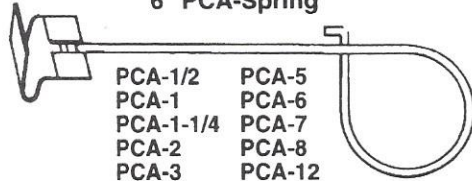

**"P" CLIP UPDATE: USED WITH MODELS
3401 AND 611 HOLDING FRAMES**

NEW 4-2 P CLIP

* PLEASE CONTACT FACTORY

HOLDS 4" FILTER & 2" FILTER
(2" filter can be removed
WITHOUT removal of 4" filter)

*SPECIAL SIZE CLIP CAN BE MADE
TO YOUR REQUIREMENTS (ON REQUEST)

**12" PCA-Spring
6" PCA-Spring**

PCA-1/2	PCA-5
PCA-1	PCA-6
PCA-1-1/4	PCA-7
PCA-2	PCA-8
PCA-3	PCA-12
PCA-4	