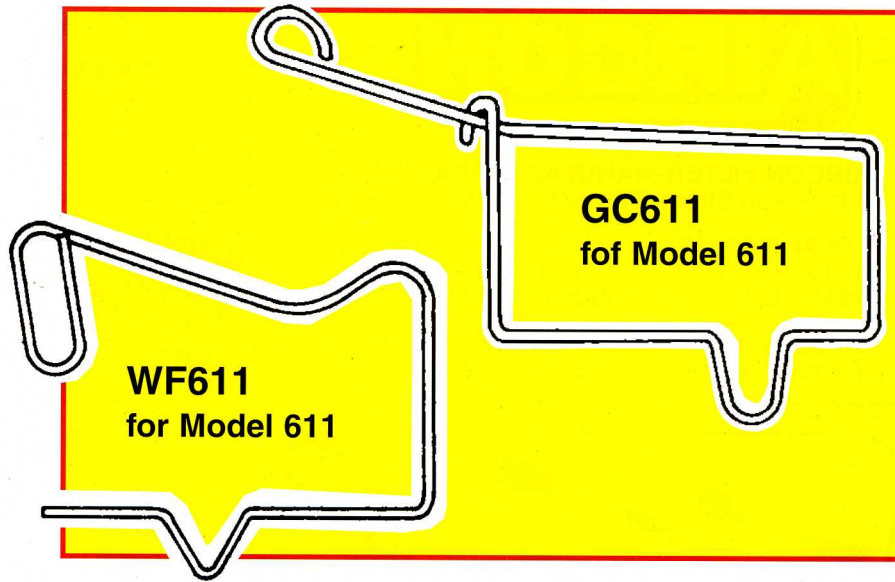

STANDARD CLIPS Shown Here
SPECIAL CLIPS can be fabricated!

PAINT GRIDS AVAILABLE!
Contact Factory!

PFC-2 **PFC-4**
 2" Pre-Filter Clip 4" Pre-Filter Clip

WF611
 for Model 611

GC611
 for Model 611

12611 – 12" Spring for Model 611

CC611
 Corner Clip for 611 Frame or 2" Filter

TITE LATCH

12" PCA-Spring
6" PCA-Spring

6611 for 6" for Model 611

PCA-1/2 **PCA-4**
PCA-1 **PCA-5**
PCA-2 **PCA-6**
PCA-3 **PCA-12**

AIRCON FILTER MANUFACTURING CO.
 441 Green Street, Philadelphia, PA 19123