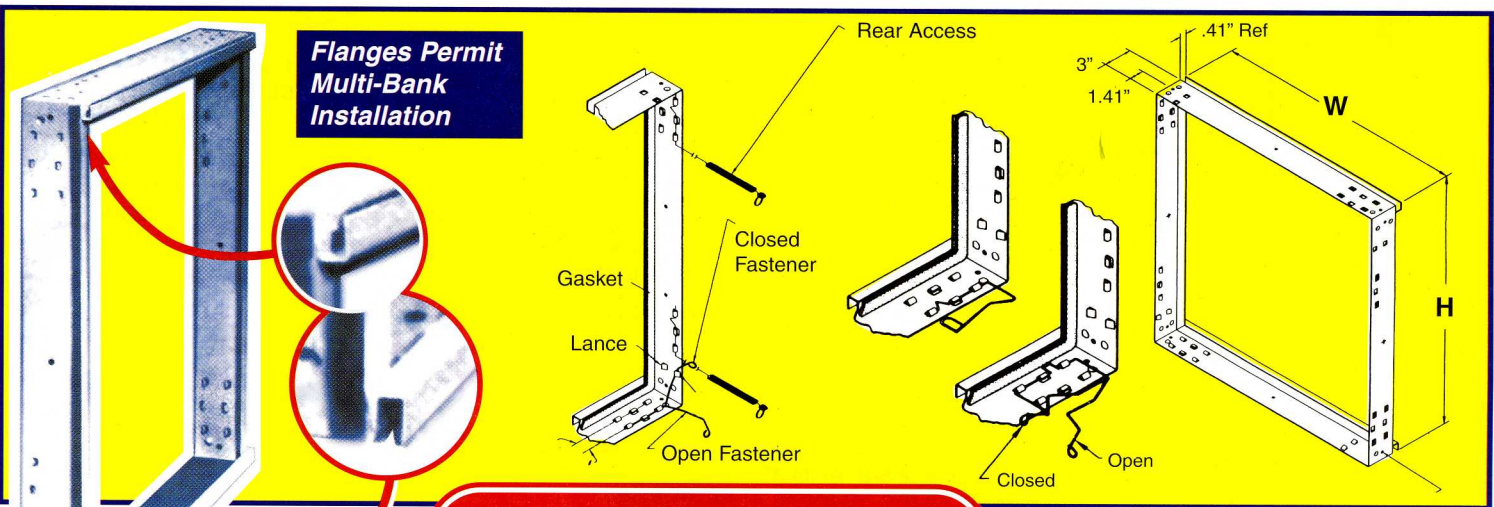

CC611
 Corner Clip for 611 Frame or 2" Filter

TITE LATCH

12" PCA-Spring
6" PCA-Spring

6611 for 6" for Model 611

PCA-1/2 **PCA-4**
PCA-1 **PCA-5**
PCA-2 **PCA-6**
PCA-3 **PCA-12**

AIRCON FILTER MANUFACTURING CO.
 441 Green Street, Philadelphia, PA 19123